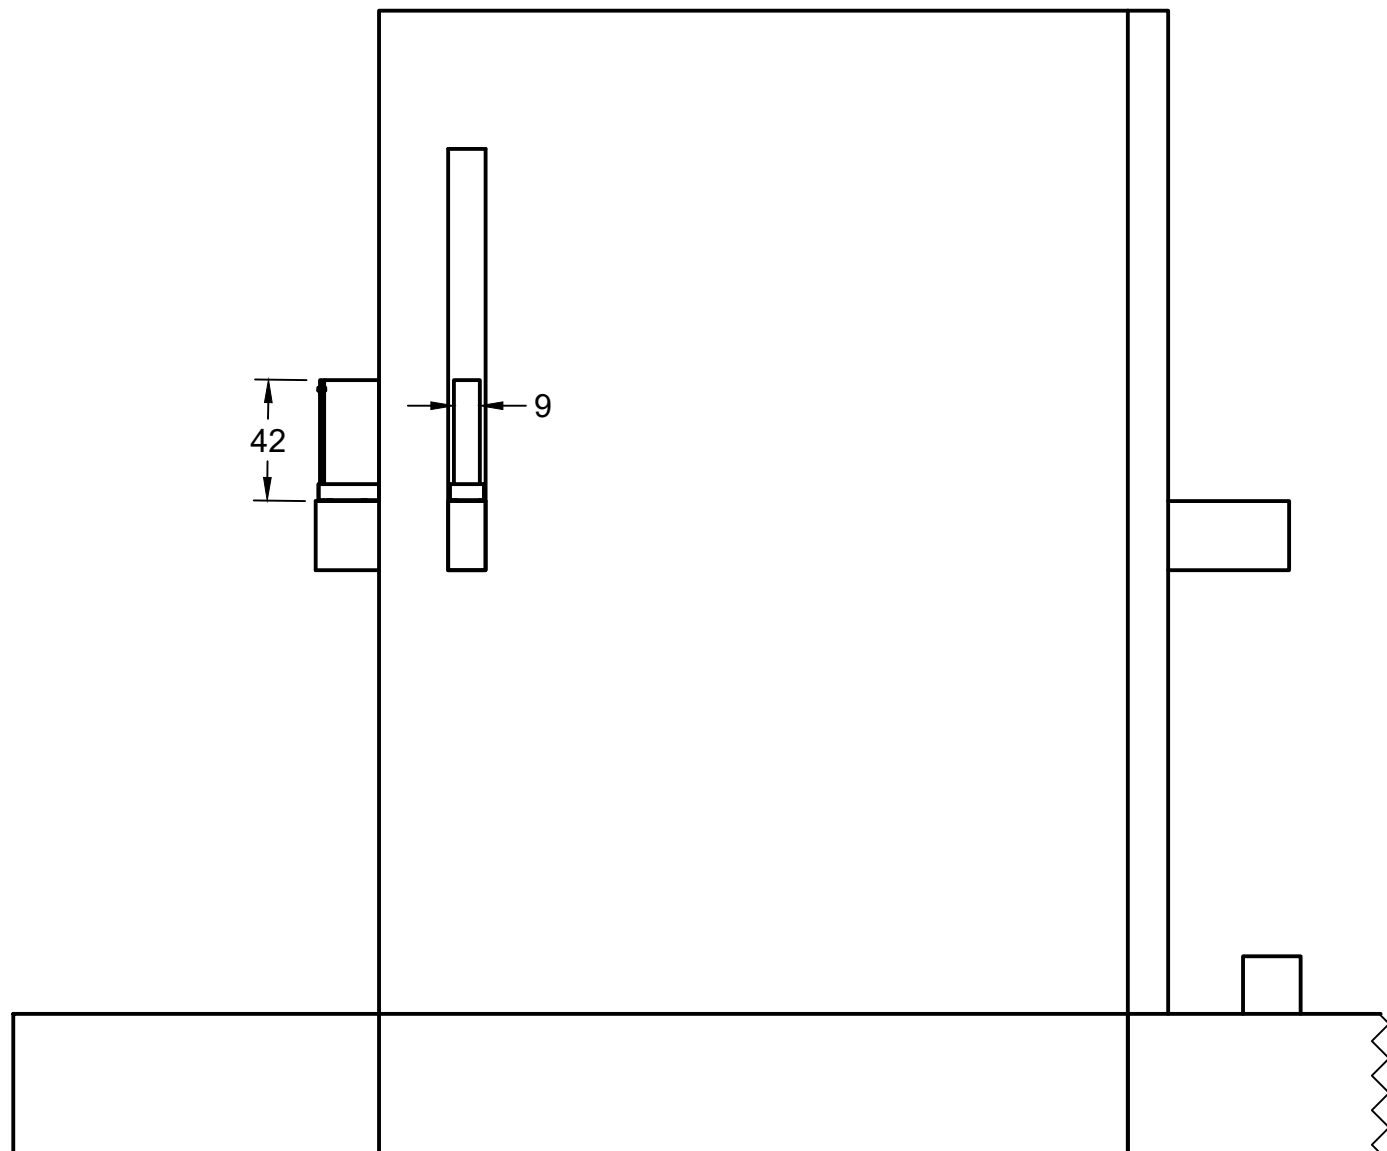

SOUTH ELEVATION
SCALE: 0.015