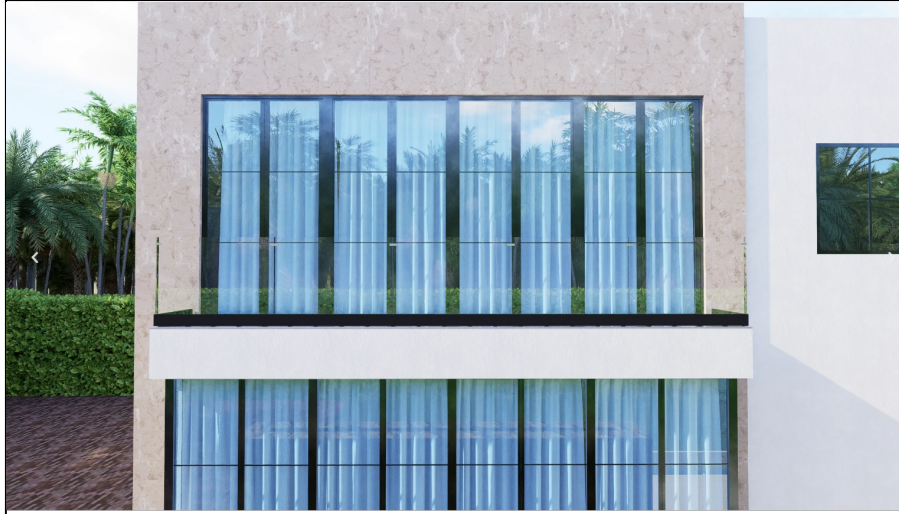

1085 HILLSBORO MILE

MAIN HOUSE

CHECKED

PROJECT
Nicholas Donosi Hillsboro Mile

A Crystal Glass
& Mirror

DRAWN
David Zoque

SCALE
0.015

REV

6/19/2025

SHEET

1/8

RENDER

This render is for illustrative purposes only.

SOUTH ELEVATION

SCALE: 0.015

CHECKED