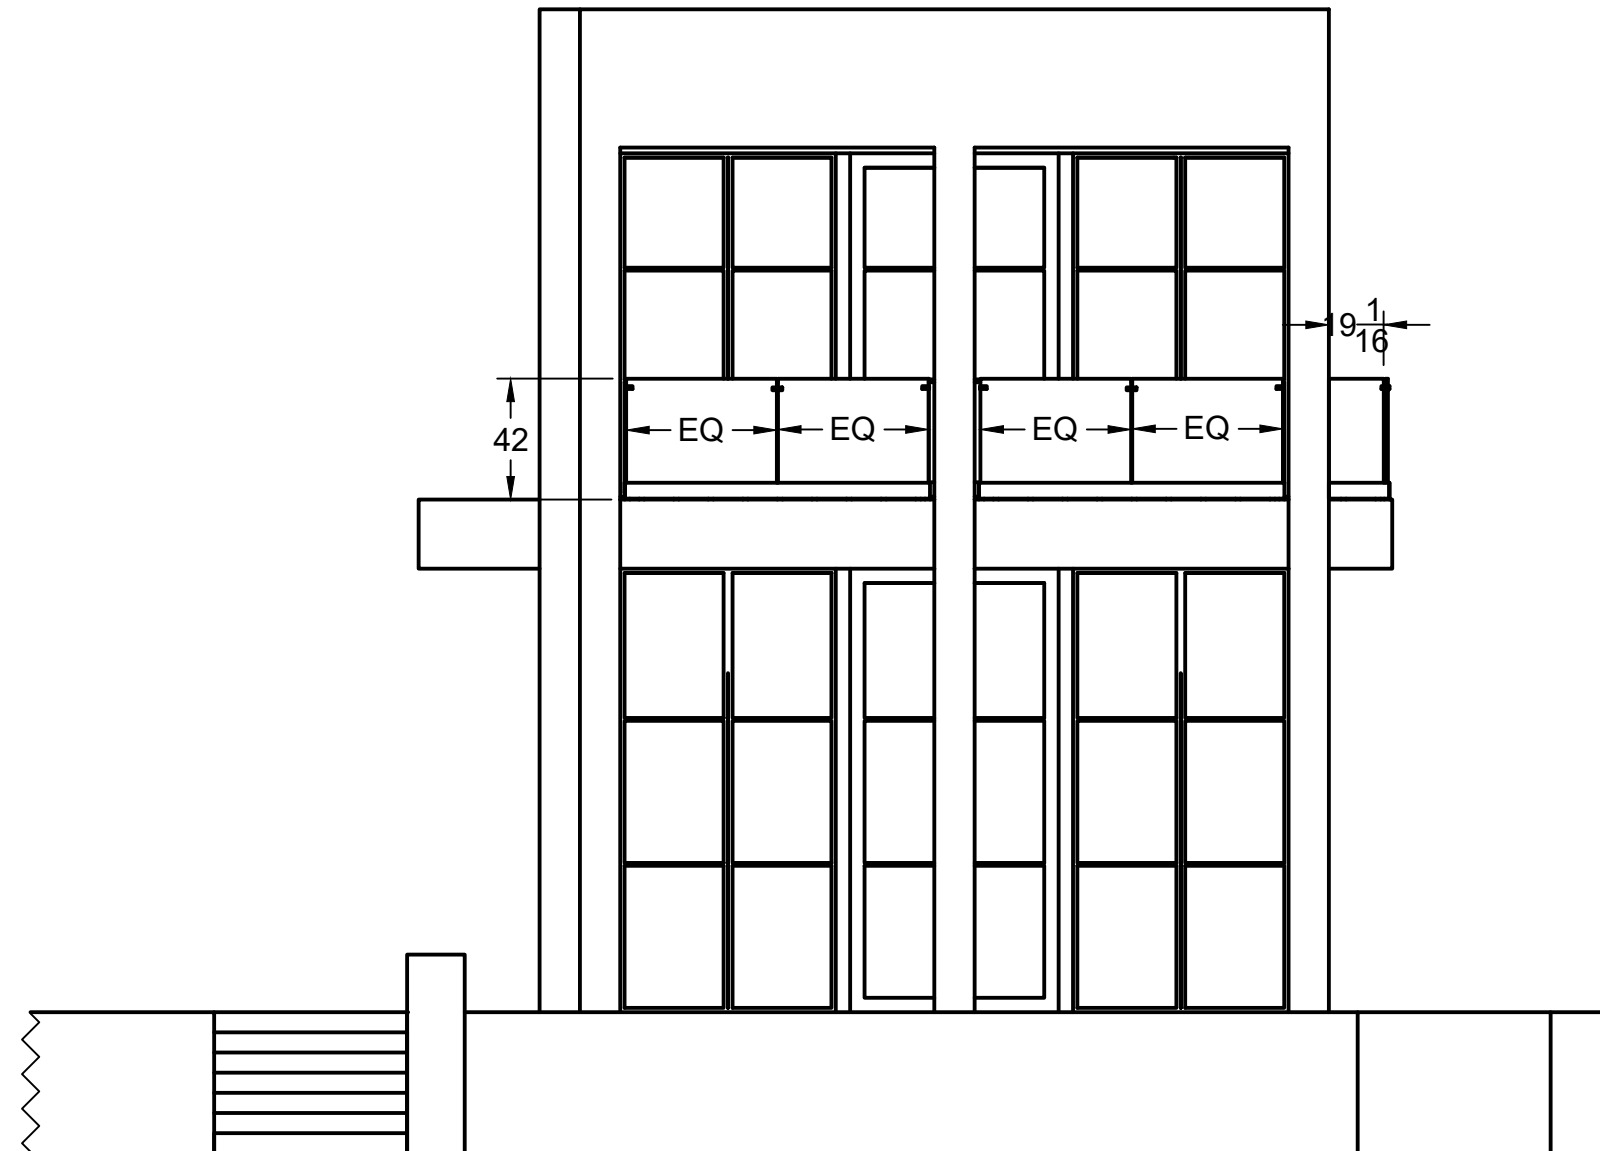

7/8

RENDER

This render is for illustrative purposes only.

NORTH ELEVATION

SCALE: 0.015

CHECKED

PROJECT
Nicholas Donosi Hillsboro Mile

DRAWN
David Zoque